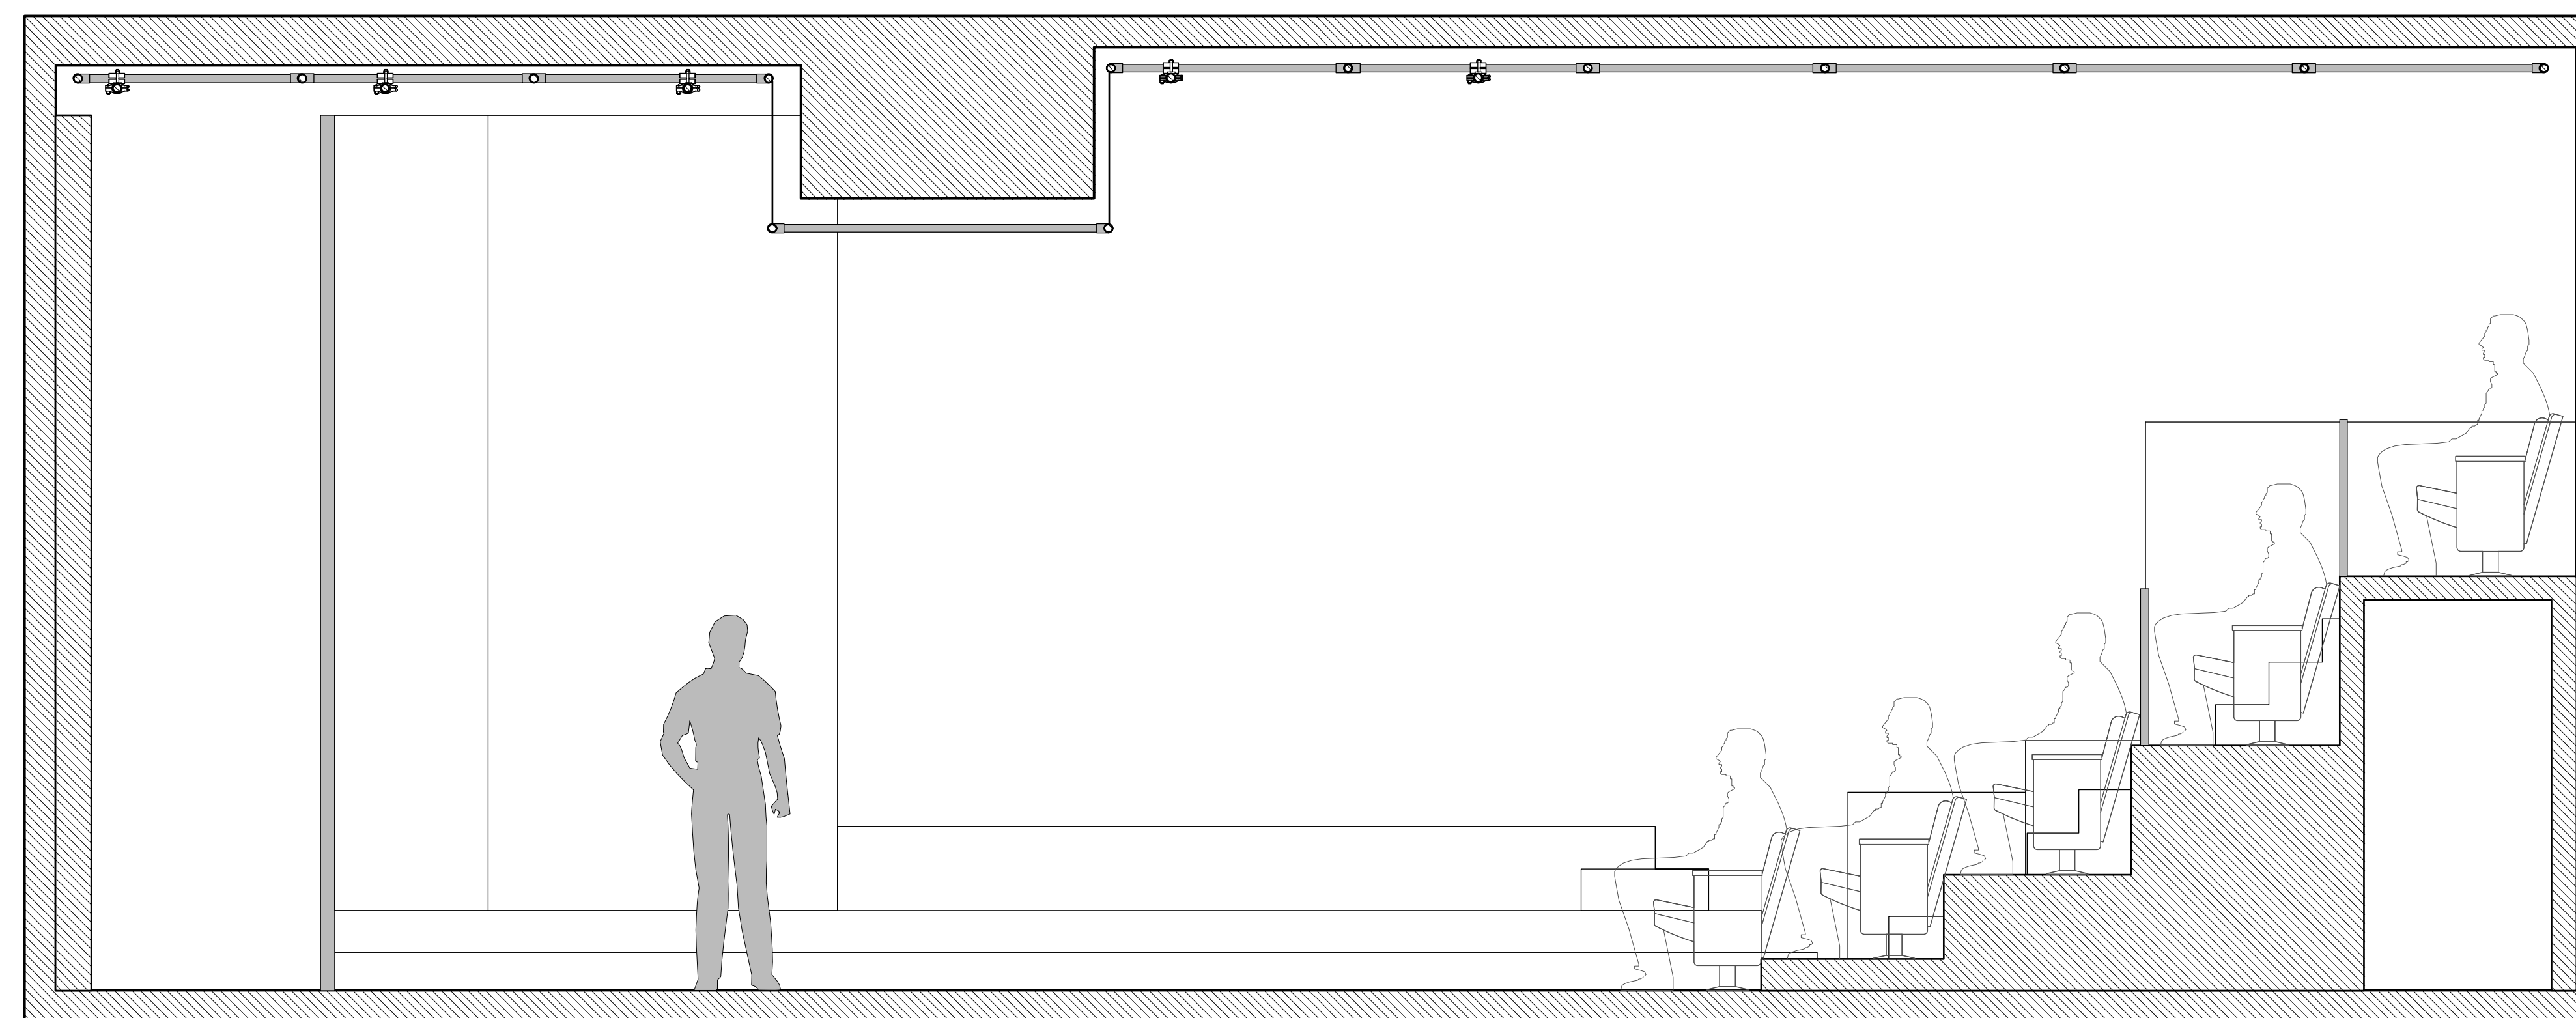

SECTION AT CENTERLINE FACING STAGE RIGHT

SECTION AT CENTERLINE FACING STAGE LEFT

MANHATTAN THEATRE CLUB
 NEW YORK CITY CENTER - STAGE II
 131 WEST 55TH STREET

SECTIONS - SL & SR
 SCALED FOR PRINTS ON ARCH D PAPER (24X36)

SCALE: 1/2" = 1'-0"
REVISED: 09.23.15