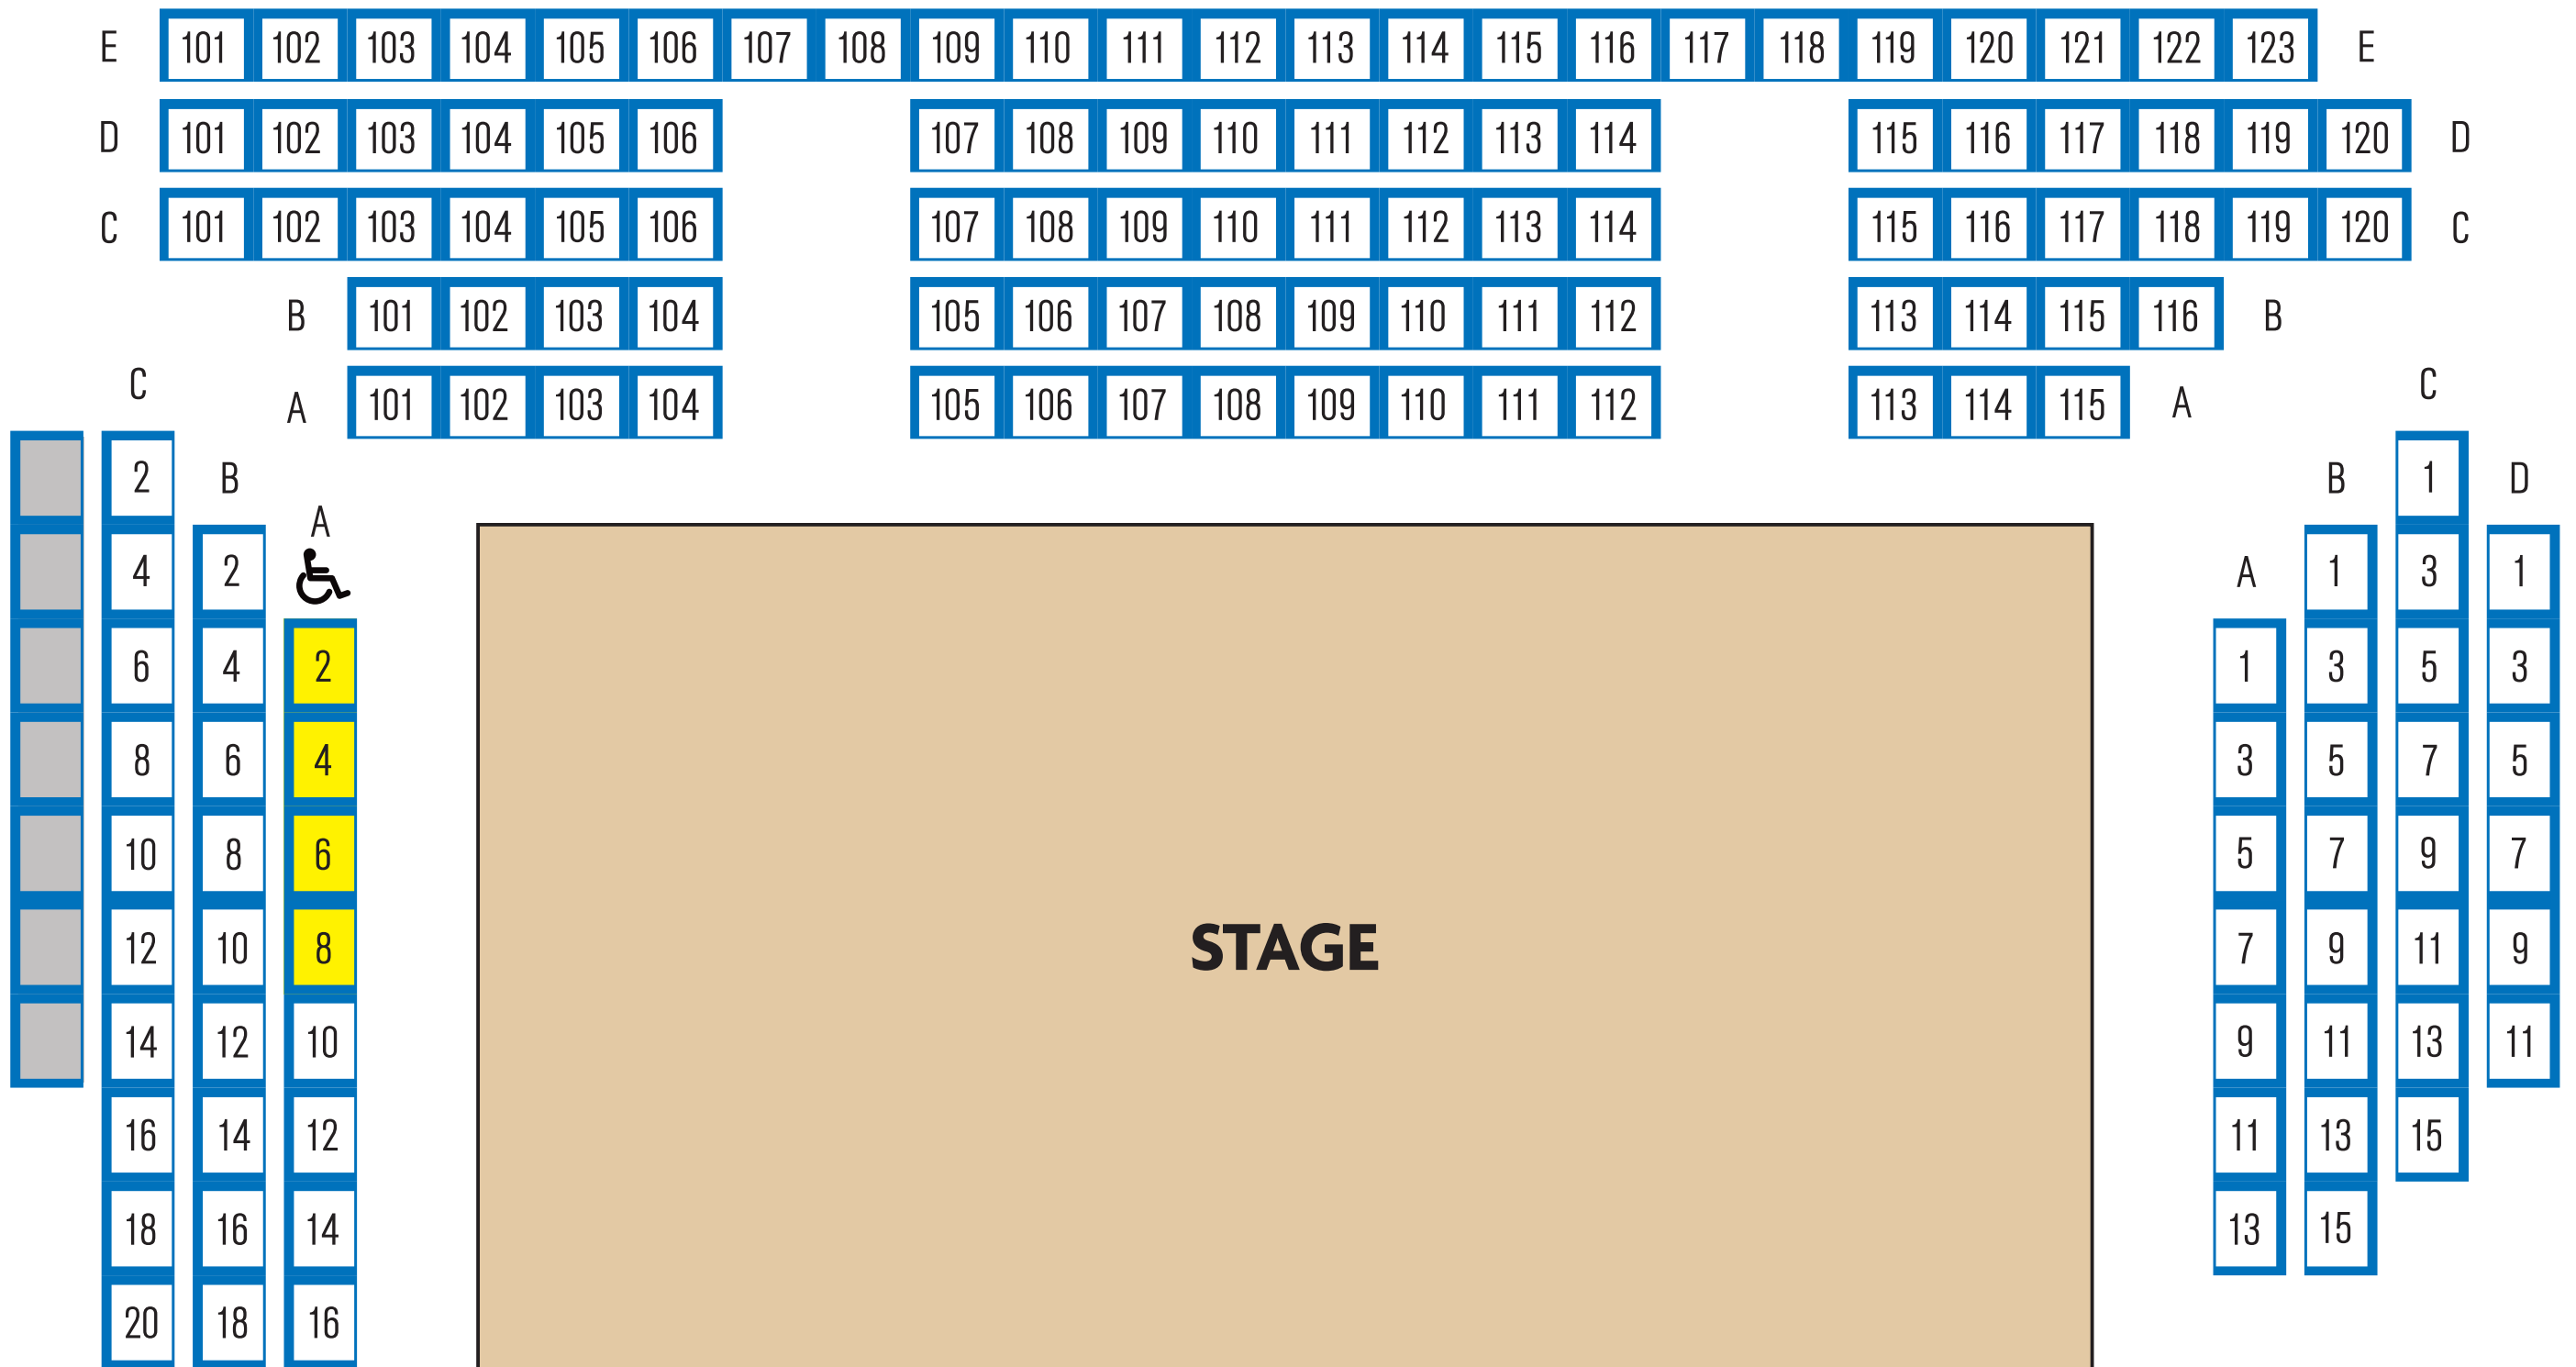

MTA NY CITY CENTER STAGE II

 **Accessible Seating Locations**