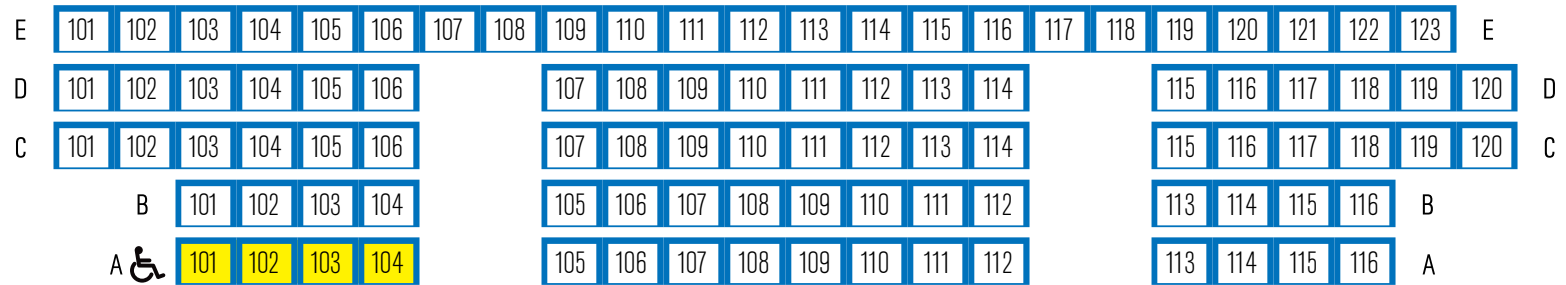

NY CITY CENTER STAGE II

FULFILLMENT CENTER

Accessible Seating Locations