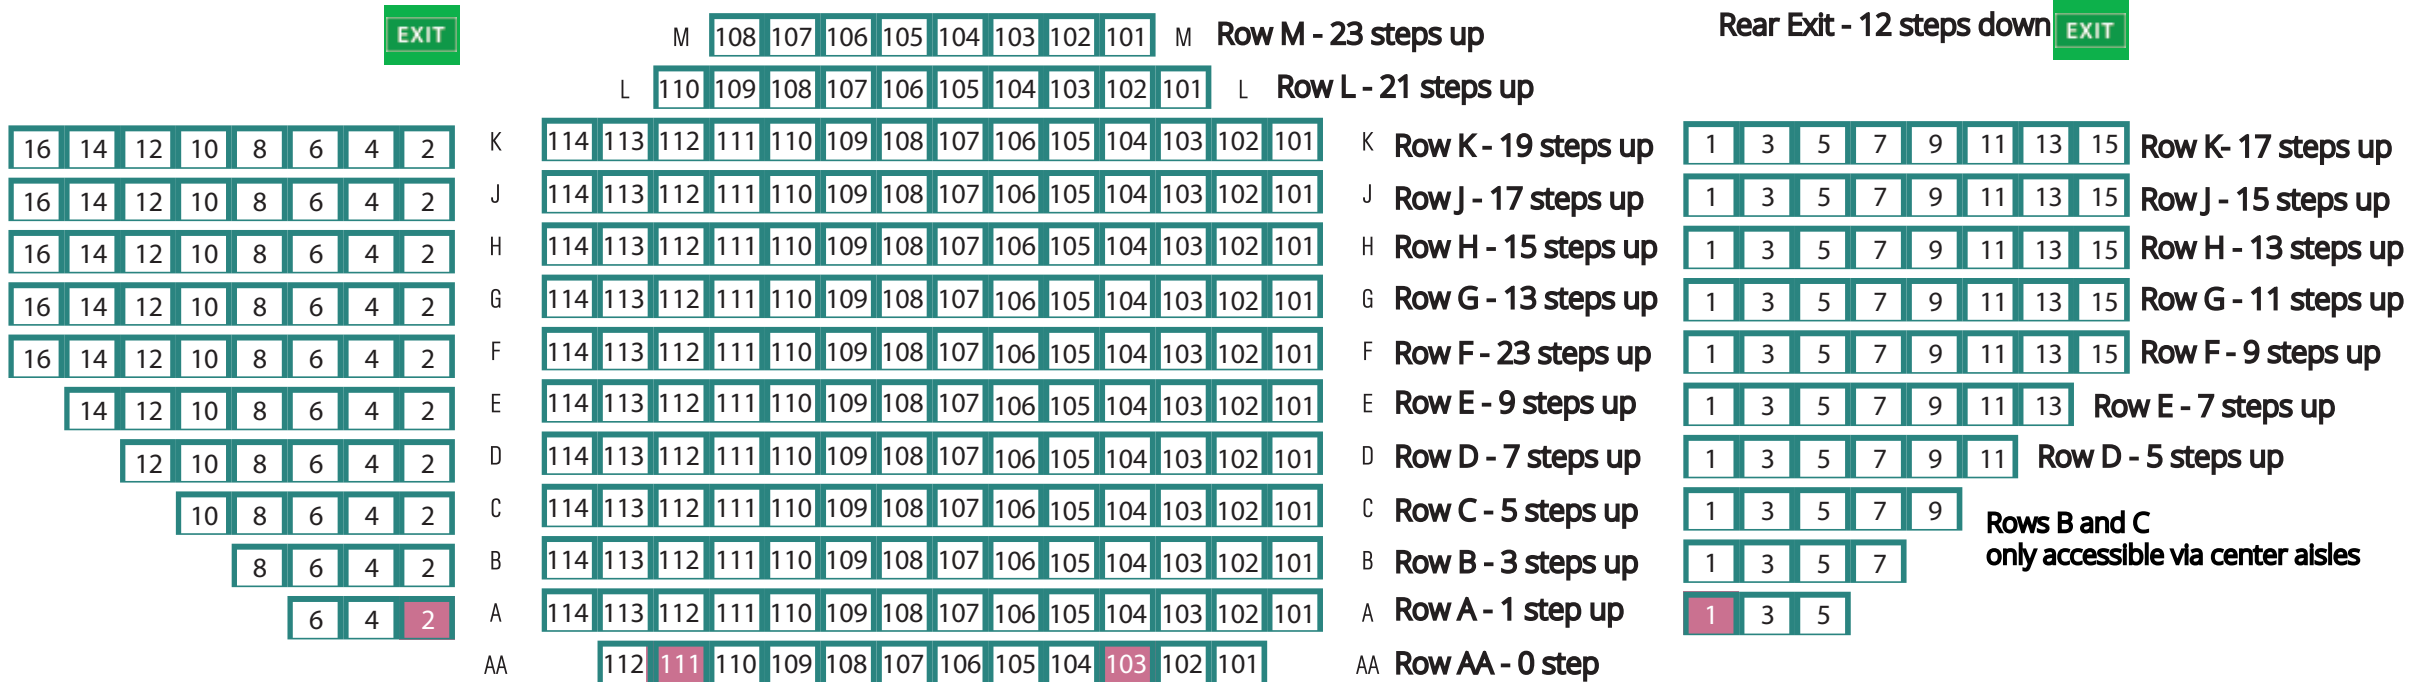

NEW YORK CITY CENTER STAGE I SEATING CHART

*Steps Mirror on house right

STAGE I

 Accessibility Seating

 Exits

EXIT