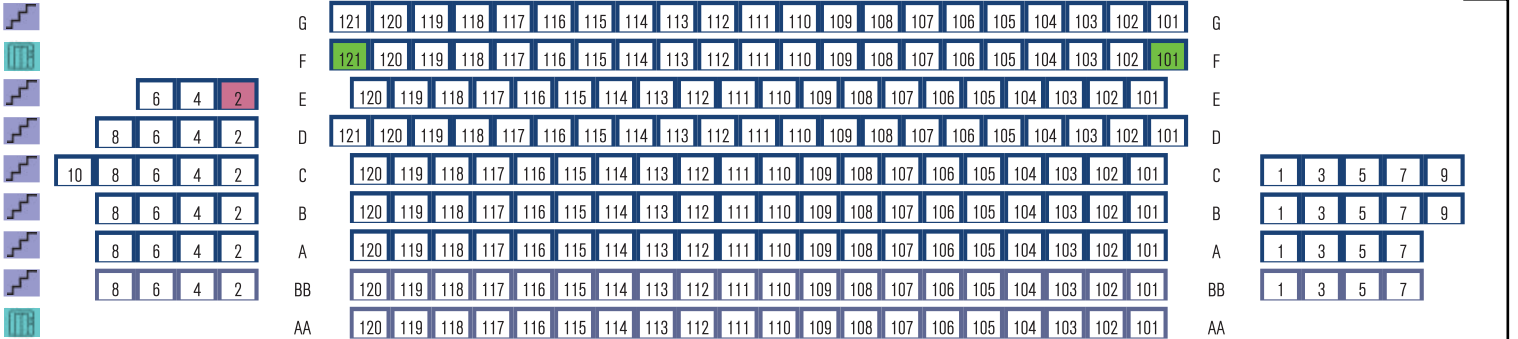

Samuel J. Friedman Theatre

SEATING CHART

MEZZANINE

PREMIER CIRCLE