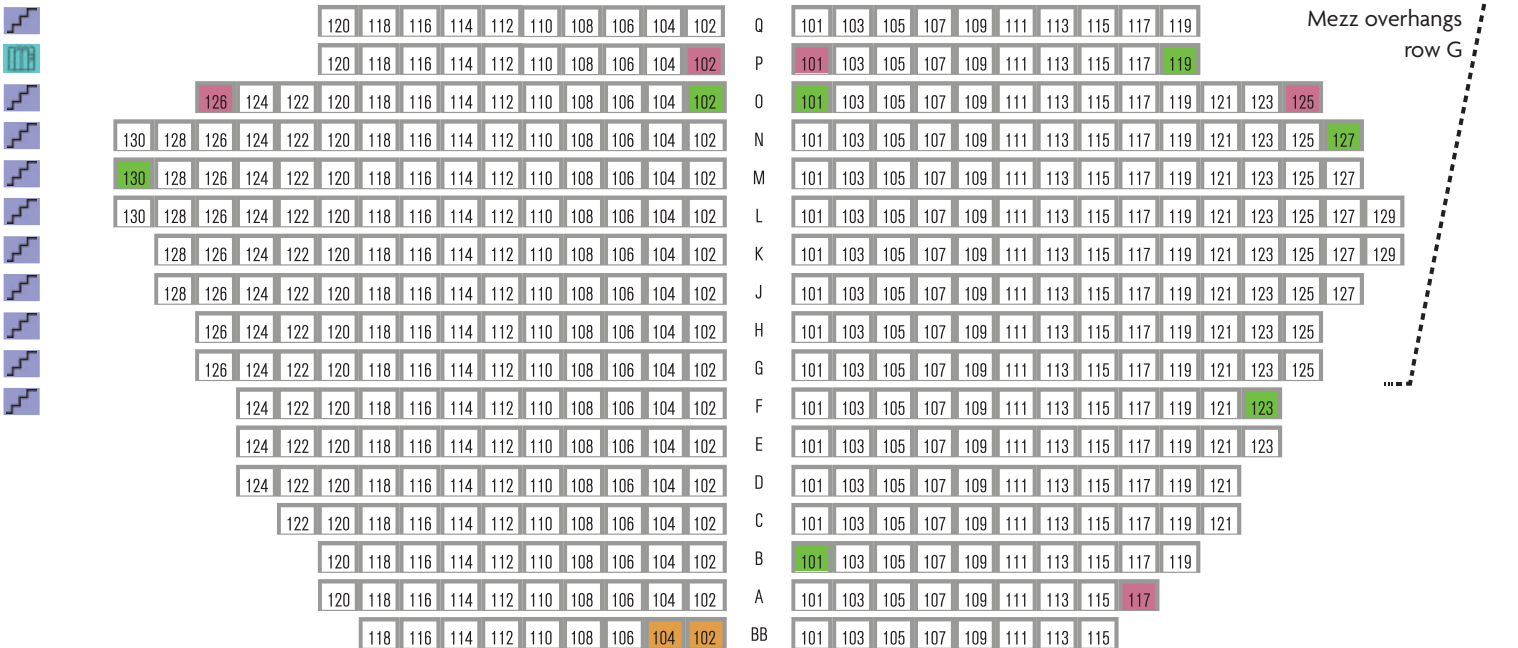

ORCHESTRA

STAGE

- Wheelchair Seating Locations
- Aisle Seats with Folding Armrests
- Designated for guests who are blind or have low vision
- Steps on aisles
- Elevator